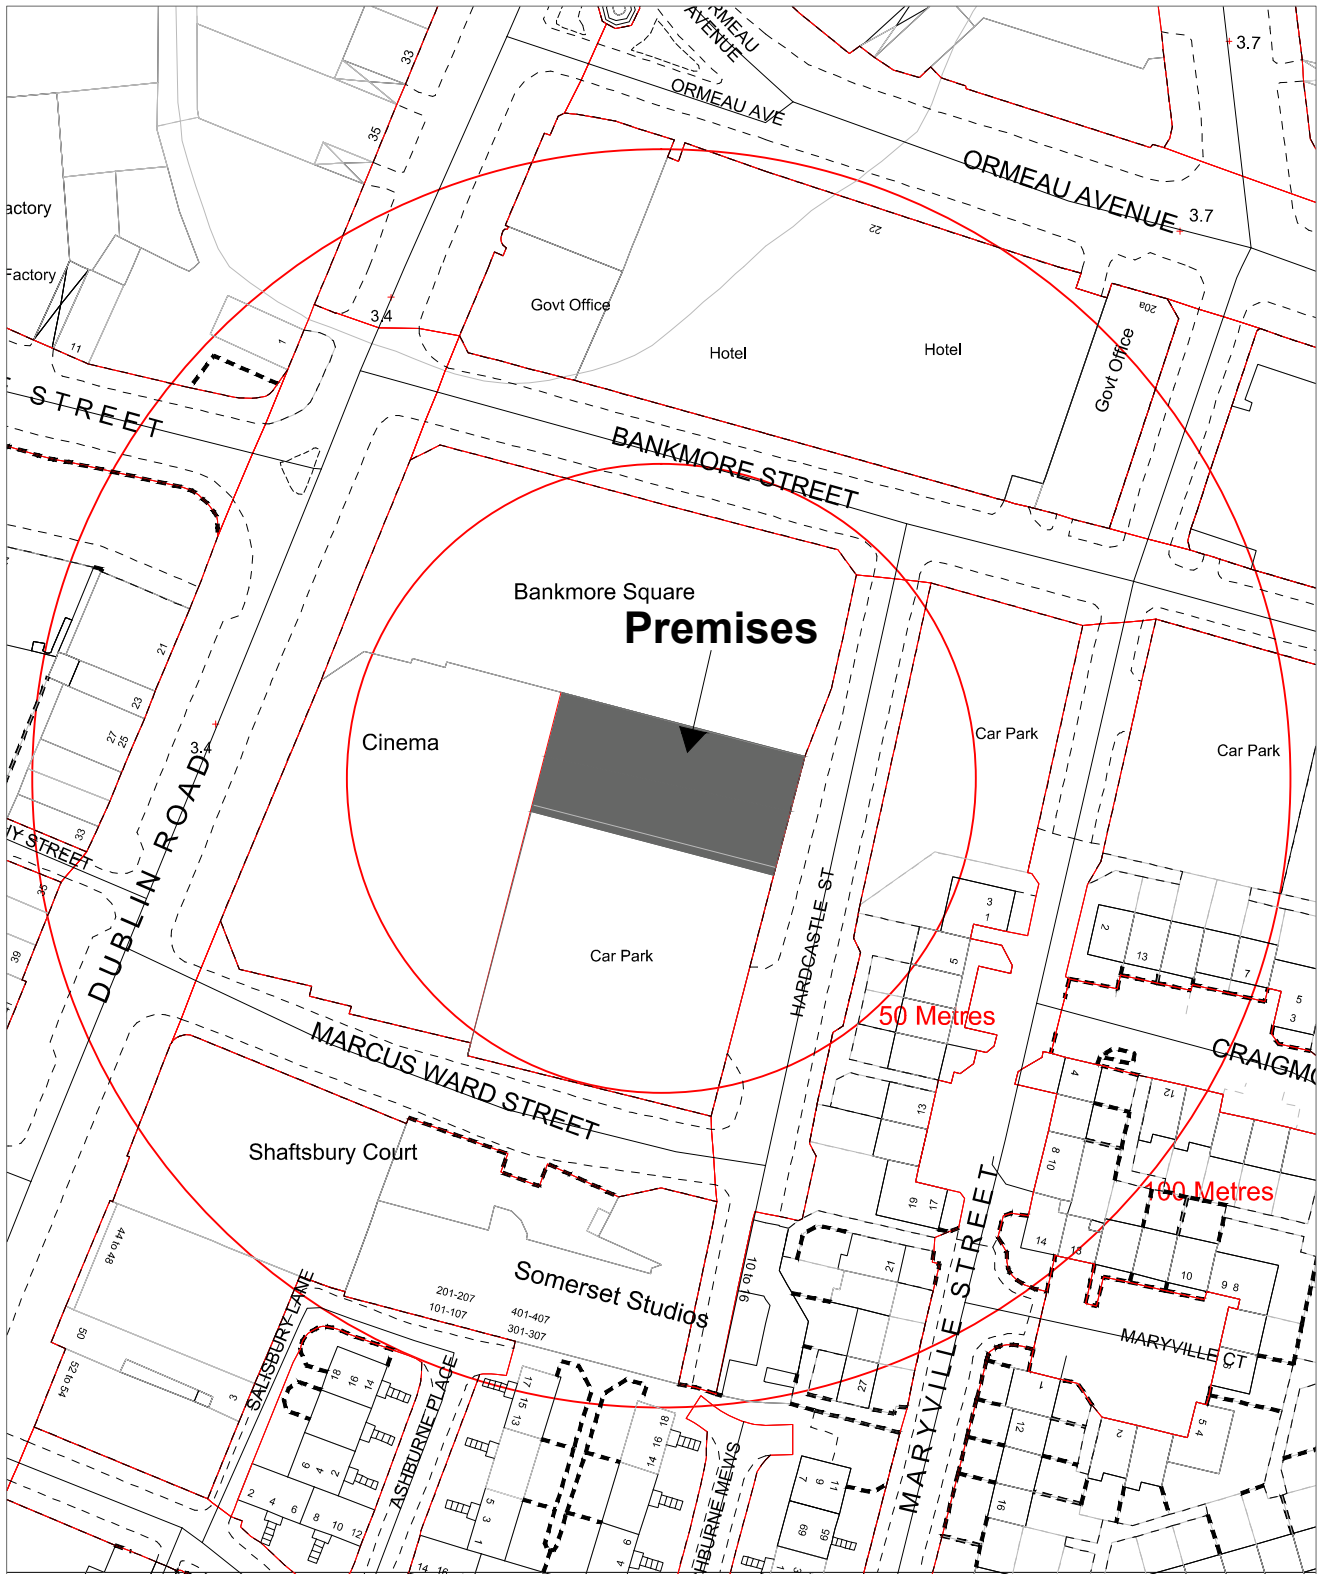

Building Control Service

Appendix 2

DRAWN BY MT
DATE 02/08/2016

The Marcus Ward
1 Bankmore Square

SCALE 1:1250